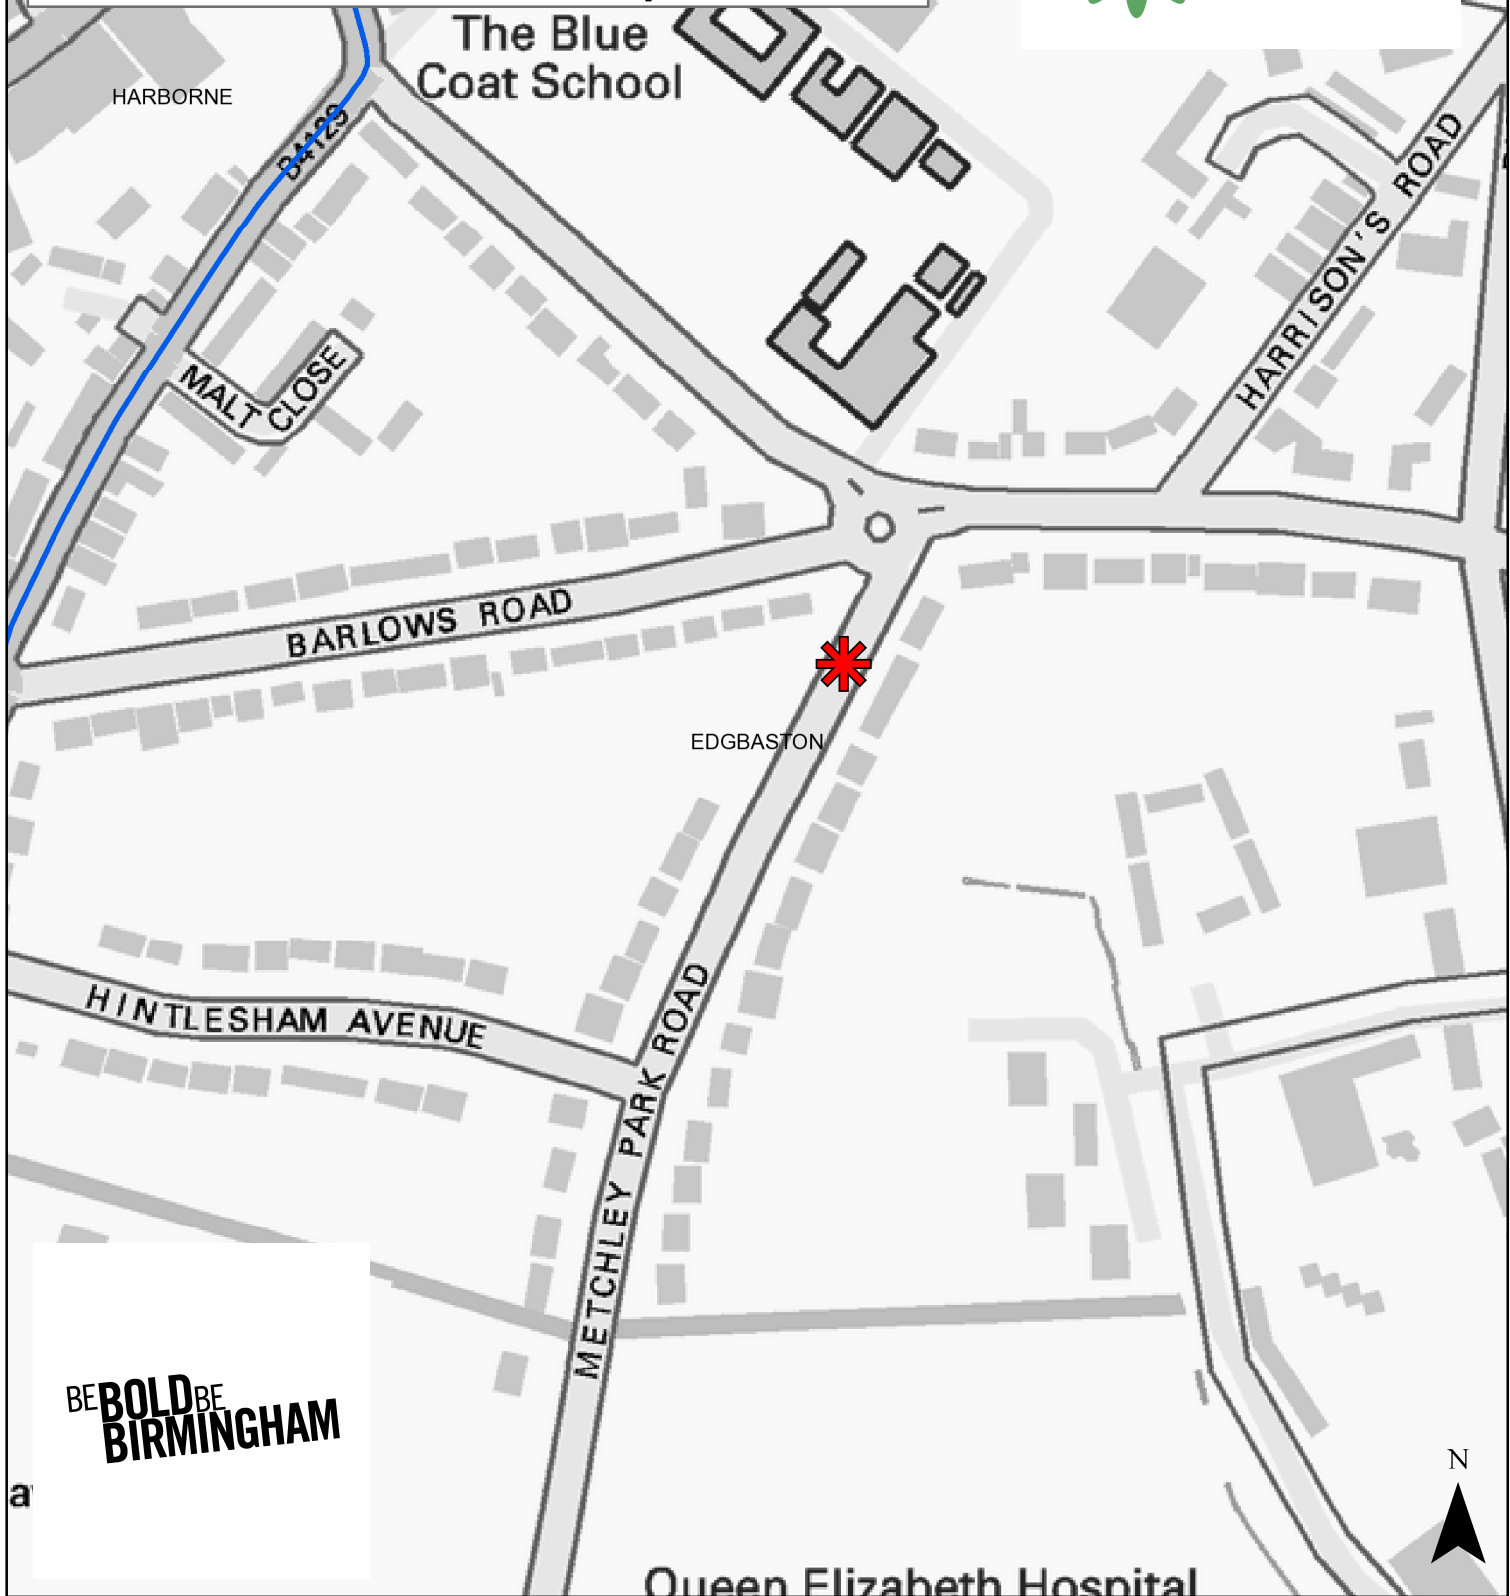

GRAYS

Academv

Mobile Household Recycling Centre Location Map

Date and time: Monday 17 Jan 2022 between 07:00 and 12:00
Address: Metchley Park Road, B15 2PG
Ward: Edgbaston